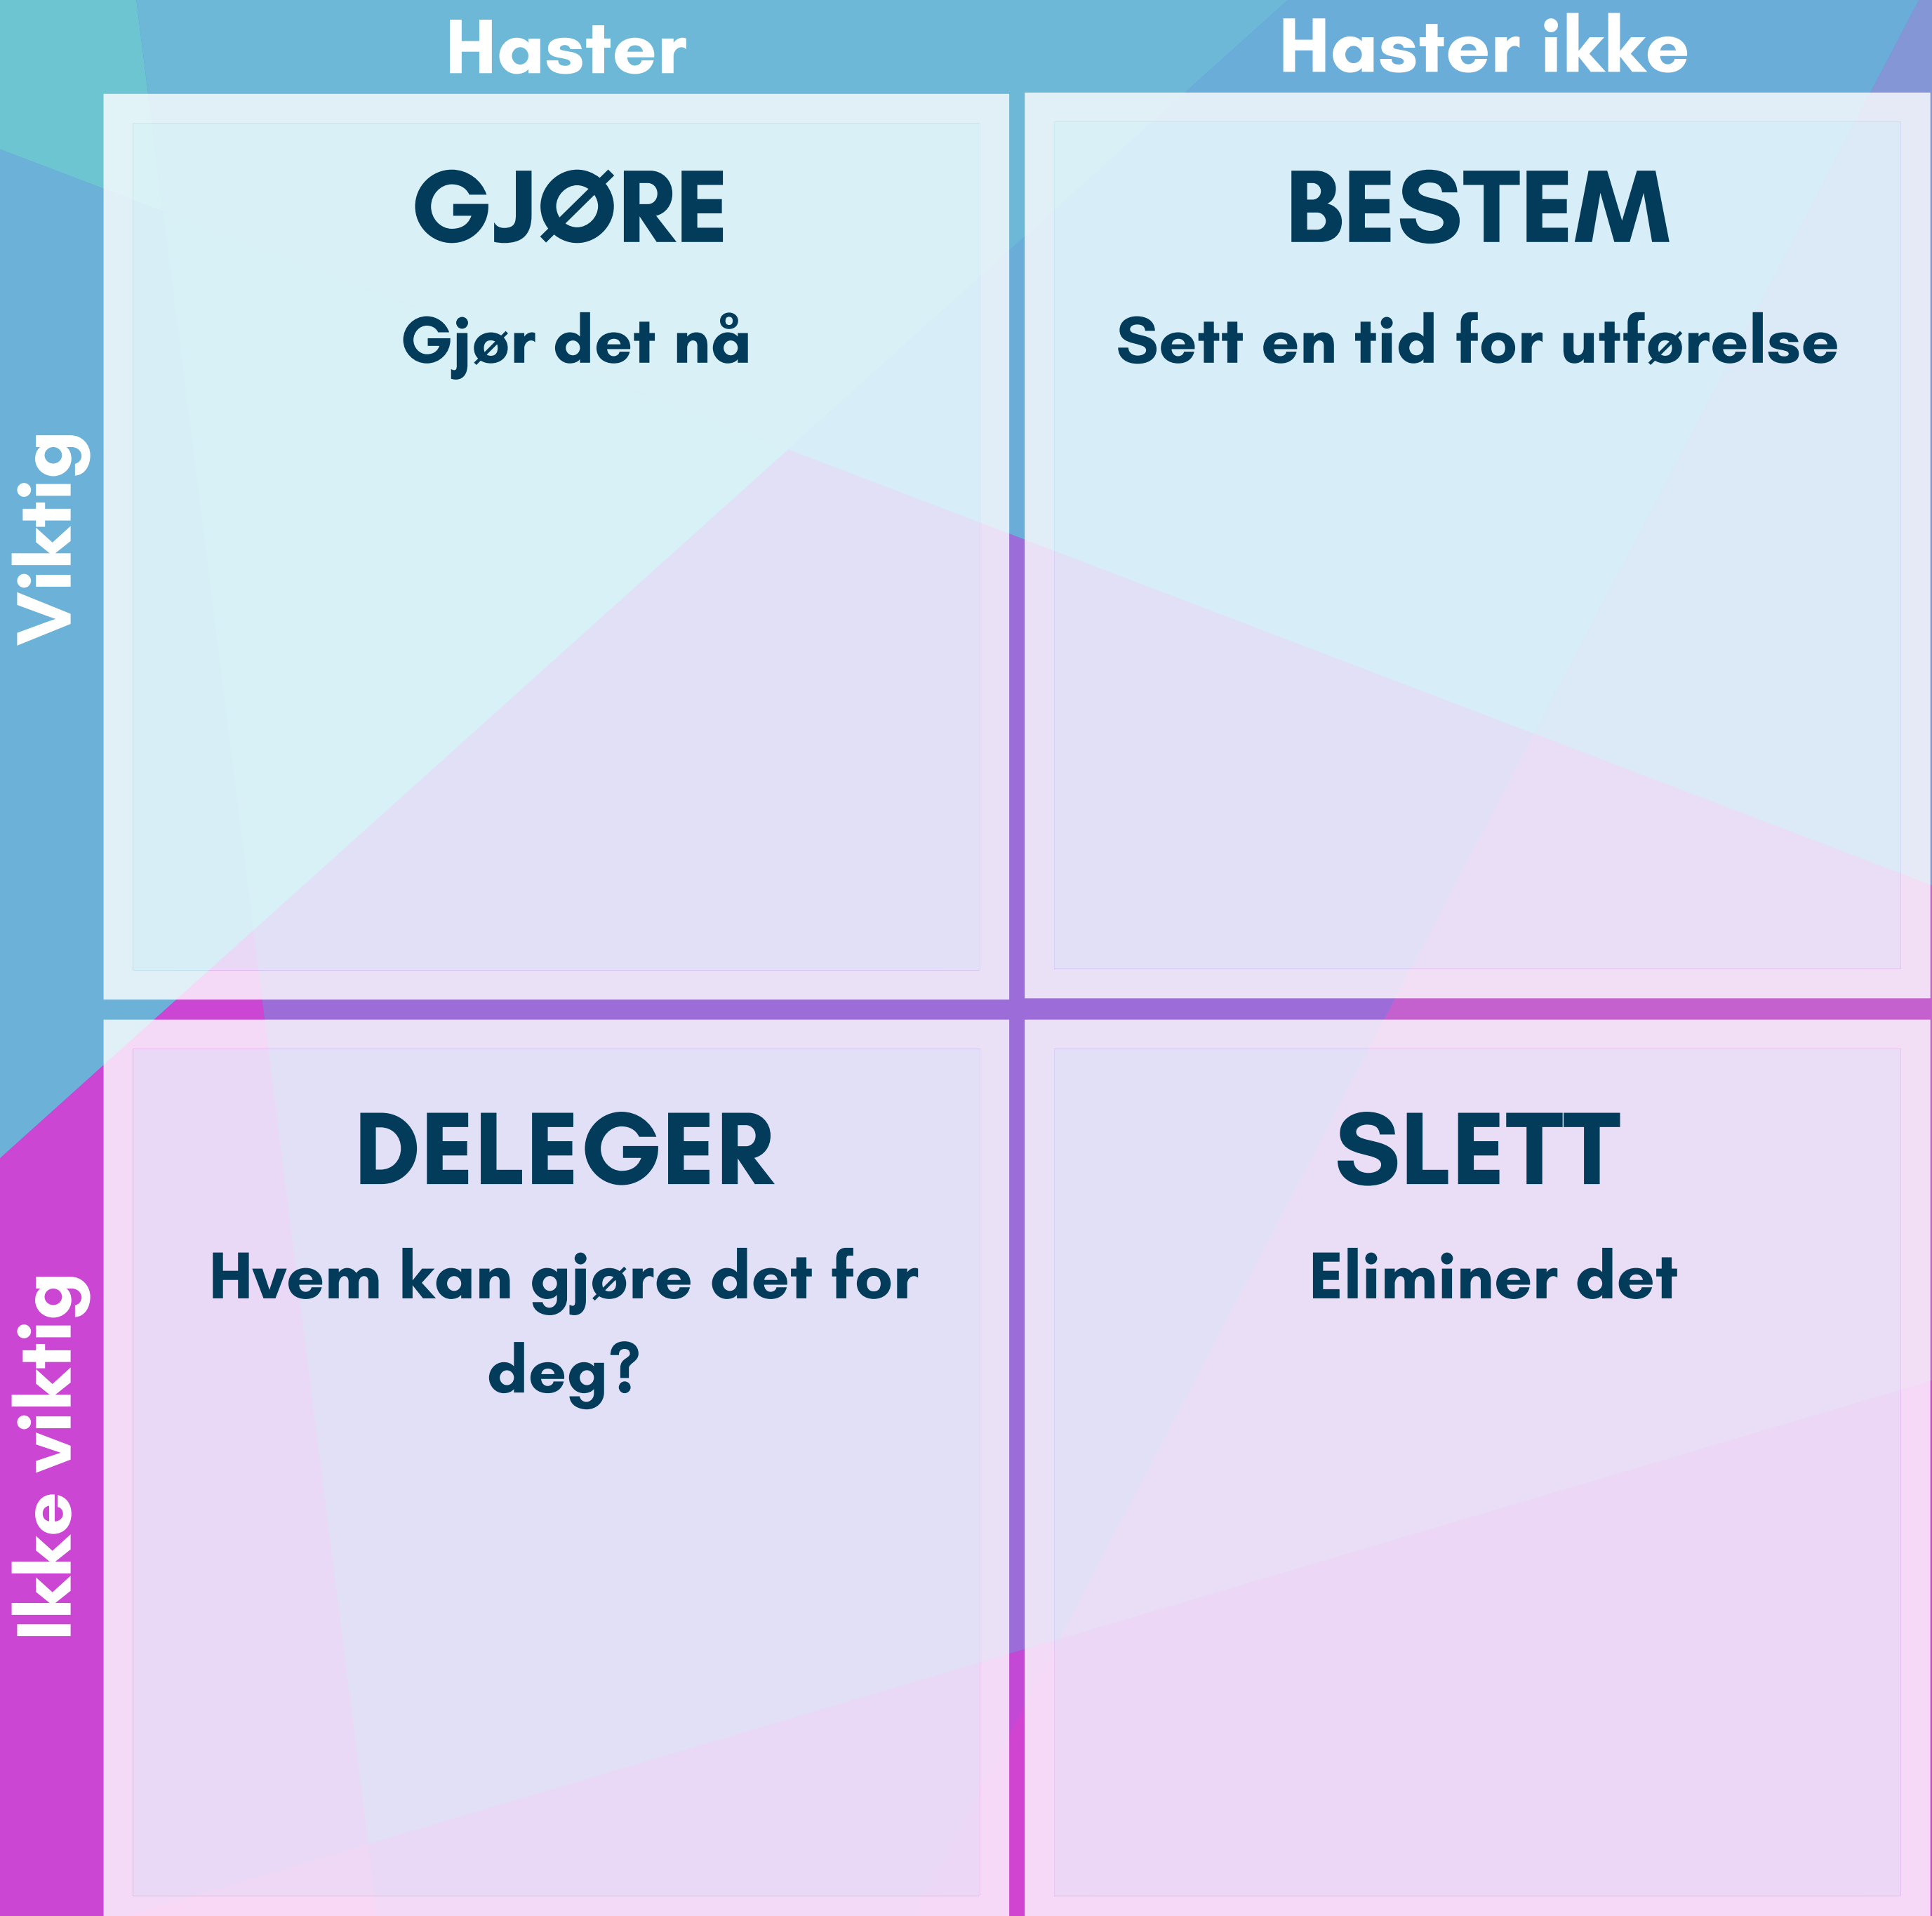

ACTIVEPEOPLE EMPOWER YOU TO REACH YOUR POTENTIAL

THE EISENHOWER DECISION MATRIX

“CONTINUOUS EFFORT – NOT STRENGTH OR INTELLIGENCE – IS THE KEY TO UNLOCKING OUR POTENTIAL.”

-WINSTON CHURCHILL